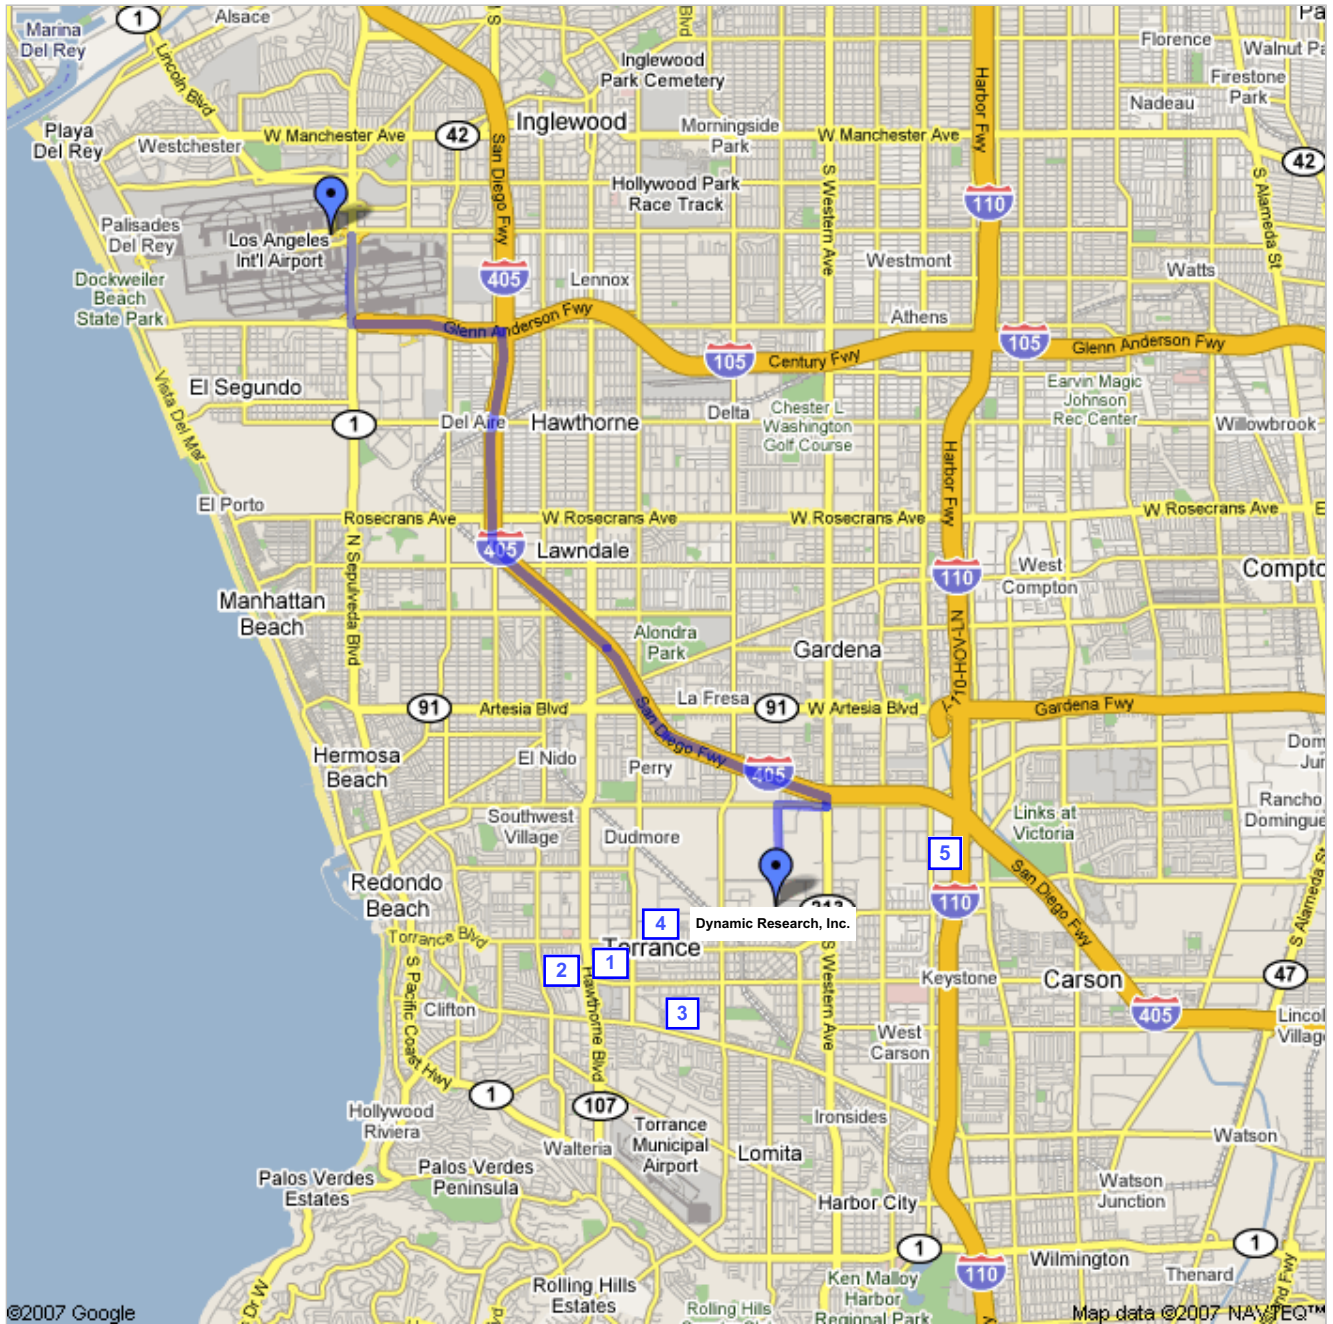

Directions to Dynamic Research, Inc.:

To DRI from LAX:

- East on I-105
- South (right) on I-405
- Exit at Western Avenue
- West (right) on 190th Street
- South (left) on Van Ness Avenue
- DRI is 2nd building on right, after crossing Del Amo Blvd

To LAX from DRI:

- North (left) on Van Ness Avenue
- East (right) on 190th Street
- North (left) on Western Avenue
- Right on I-405-North
- North on I-405
- West on I-105
- Exit at Sepulveda Blvd

Nearby Hotels:

- 1) Torrance Marriott, 3635 Fashion Way, 310-316-3636
- 2) Double Tree Torrance/South Bay, 21333 Hawthorne Blvd, 310-540-2065
- 3) Courtyard by Marriott, 2633 Sepulveda Blvd, 310-533-8000
- 4) Residence Inn by Marriott, 3701 Torrance Blvd, 310-543-4566
- 5) Holiday Inn, 19800 S Vermont, 800-465-4329