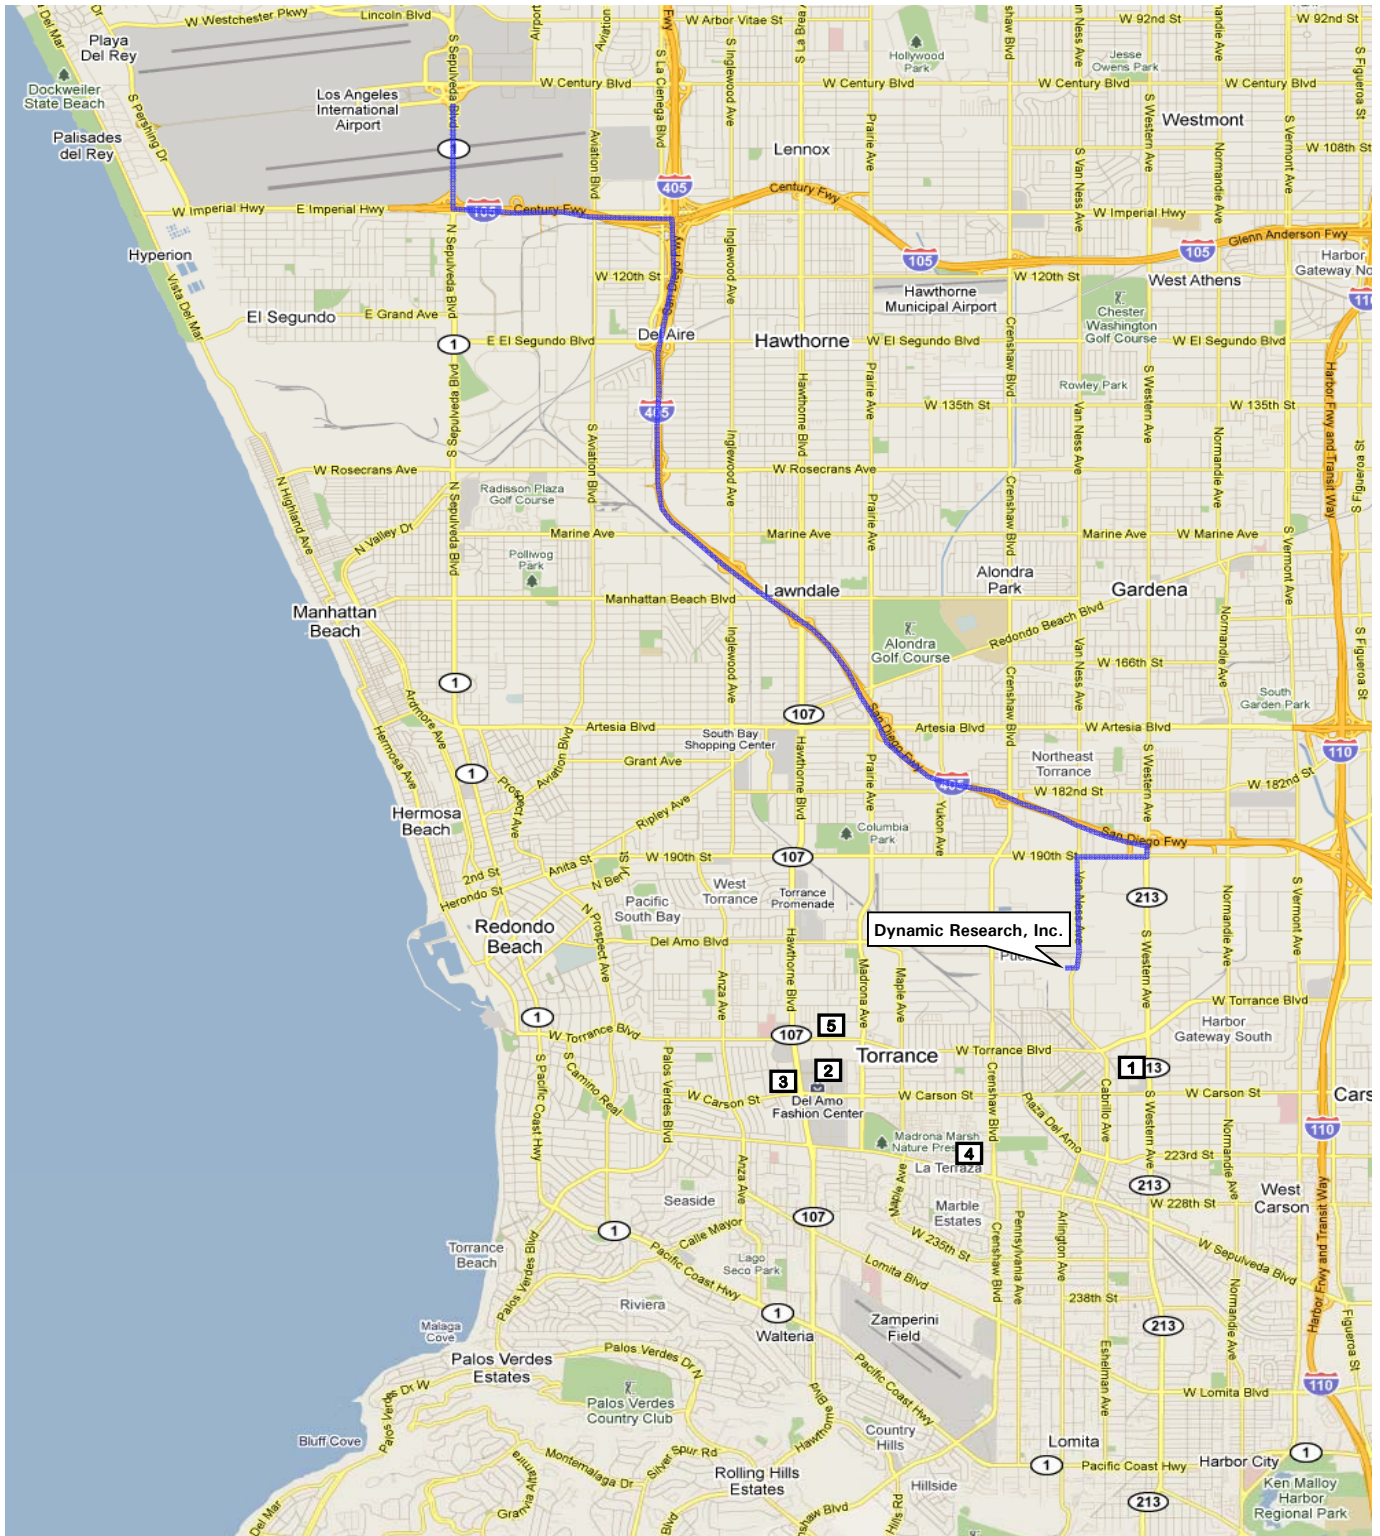

Directions to Dynamic Research, Inc.:

To DRI from LAX:

- East on I-105
- South (right) on I-405
- Exit at Western Avenue
- West (right) on 190th Street
- South (left) on Van Ness Avenue
- DRI is the 2nd building on right, after crossing Del Amo Blvd.

To LAX from DRI:

- North (left) on Van Ness Avenue
- East (right) on 190th Street
- North (left) on Western Avenue
- Right onto I-405-North
- North on I-405
- West on I-105

Nearby Hotels:

- 1) Miyako Hybrid Hotel, 21381 S. Western Avenue (310) 212-5111
- 2) Torrance Marriott, 3635 Fashion Way (310) 316-3636
- 3) Double Tree Torrance/South Bay, 21333 Hawthorne Blvd (310) 540-2065
- 4) Courtyard by Marriott, 2633 Sepulveda Blvd (310) 533-8000
- 5) Residence Inn by Marriott, 3701 Torrance Blvd (310) 543-4566